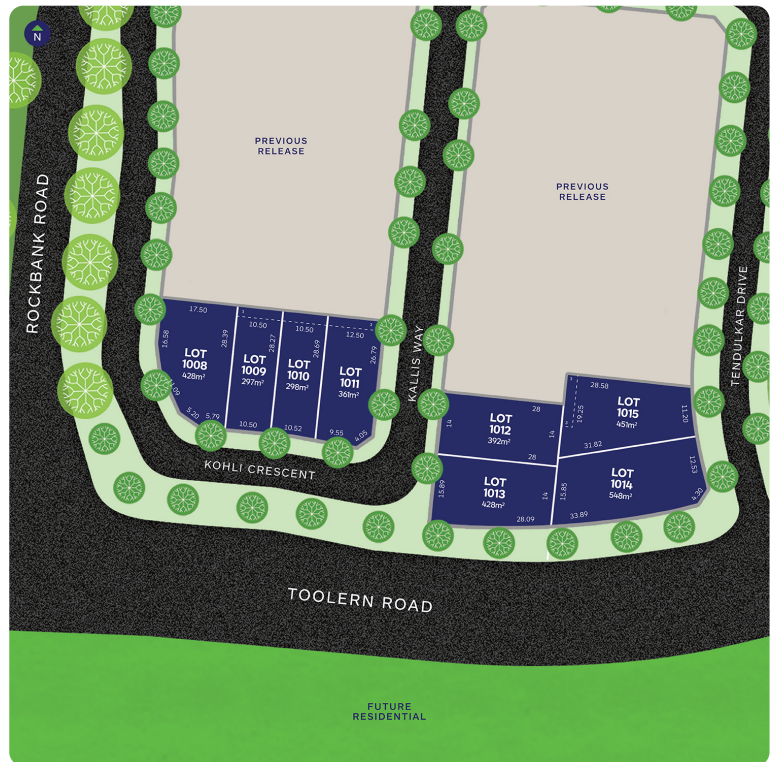

# LOT 1013

## Release 10B

AREA: 428m<sup>2</sup>

FRONTAGE: 15.89m

DEPTH: 28.00m

**Call 1300 268 629**

Visit Our Sales Suite **CLOSED** Thursday 19th December 2024 until Saturday 10th January 2025.

Nash Bvd, Rockbank VIC 3335